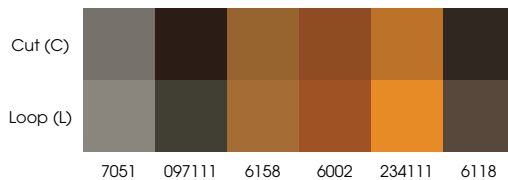

BAYOU TECHE CYP

by Amy Jaekel

Curjel

UT9404-MW315
Does not use color #6 loop

9' (L) X 6' (w) Four Door Rug
Shown: 10' (L) X 7' (w)

MW315 PALETTE

UT9400-MW315

36" (L) X 36" (w) SM