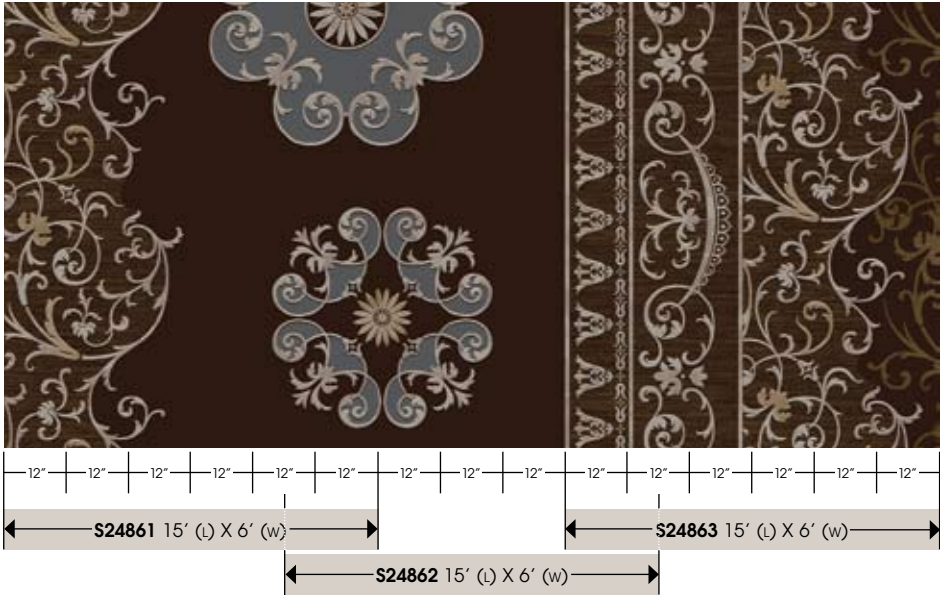

D24210-MW299
60" (L) X 60" (w)
Medallion

D14801-MW299 18" (L) X 18" (w) SM

D14802-MW299
18" (L) X 18" (w) SM

D14803-MW299
36" (L) X 36" (w) SM

D14804-MW299

36" (L) X 36" (w) SM

D14805-MW299

36" (L) X 36" (w) SM

D14797-MW281

12" (L) X 12" (w) SM

D14798-MW281

12" (L) X 12" (w) SM

D14799-MW281

12" (L) X 12" (w) SM

D14800-MW281

72" (L) X 48" (w) SM

S24207-MW299 is 15' (L) X 15' (w). See the pre-selected 6' corridor sections referenced here, or choose your custom width section and design your own unique look.

S24861-MW299
15' (L) X 6' (w) Corridor
Shown: 24' (L) X 6' (w)

S24862-MW299
15' (L) X 6' (w) Corridor
Shown: 24' (L) X 6' (w)

S24863-MW299*
15' (L) X 6' (w) Corridor
Shown: 24' (L) X 6' (w)

*Does not use color 3K7

S24206-MW299 is 15' (L) X 15' (w). See the pre-selected 6' corridor sections referenced here, or choose your custom width section and design your own unique look.