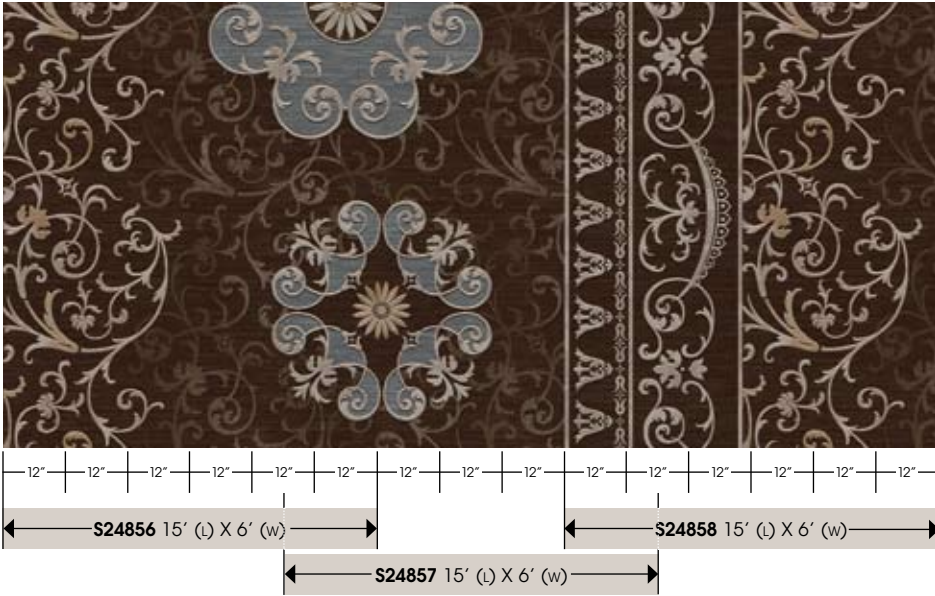

S24859-MW299
15' (L) X 6' (w) Corridor
Shown: 24' (L) X 6' (w)

S24860-MW299
15' (L) X 6' (w) Corridor
Shown: 24' (L) X 6' (w)

S24858-MW299*
15' (L) X 6' (w) Corridor
Shown: 24' (L) X 6' (w)

*Does not use color 3K7

S24205-MW299 is 15' (L) X 15' (w). See the pre-selected 6' corridor sections referenced here, or choose your custom width section and design your own unique look.

S24856-MW299
15' (L) X 6' (w) Corridor
Shown: 24' (L) X 6' (w)