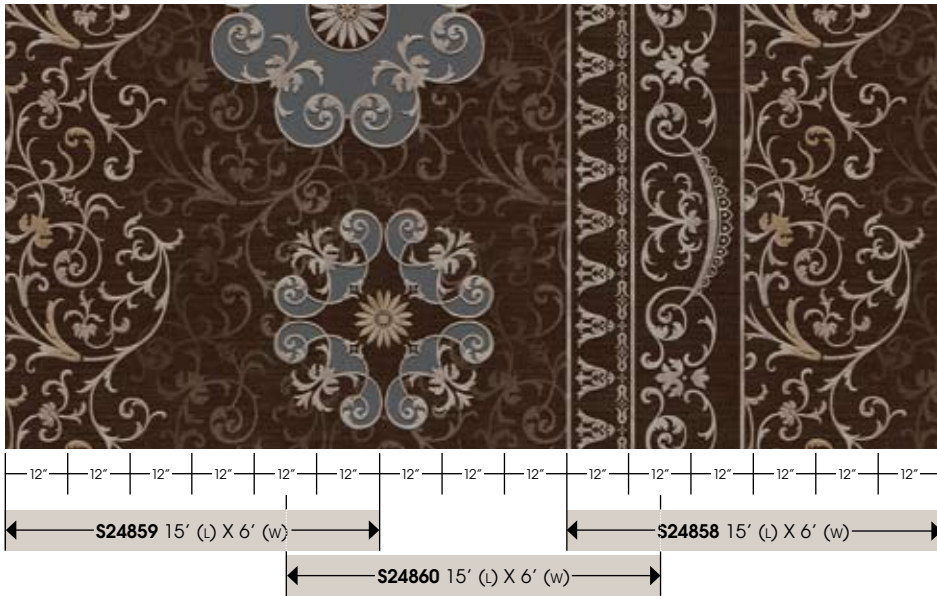

D24210-MW299
60" (L) X 60" (w)
Medallion

D14801-MW299 18" (L) X 18" (w) SM

D14802-MW299
18" (L) X 18" (w) SM

D14803-MW299
36" (L) X 36" (w) SM

D14804-MW299

36" (L) X 36" (w) SM

D14805-MW299

36" (L) X 36" (w) SM

D14797-MW281

12" (L) X 12" (w) SM

D14798-MW281

12" (L) X 12" (w) SM

D14799-MW281

12" (L) X 12" (w) SM

D14800-MW281

72" (L) X 48" (w) SM

S24207-MW299 is 15' (L) X 15' (w). See the pre-selected 6' corridor sections referenced here, or choose your custom width section and design your own unique look.

S24861-MW299
15' (L) X 6' (w) Corridor
Shown: 24' (L) X 6' (w)

S24862-MW299
15' (L) X 6' (w) Corridor
Shown: 24' (L) X 6' (w)

S24863-MW299*
15' (L) X 6' (w) Corridor
Shown: 24' (L) X 6' (w)

*Does not use color 3K7

S24206-MW299 is 15' (L) X 15' (w). See the pre-selected 6' corridor sections referenced here, or choose your custom width section and design your own unique look.