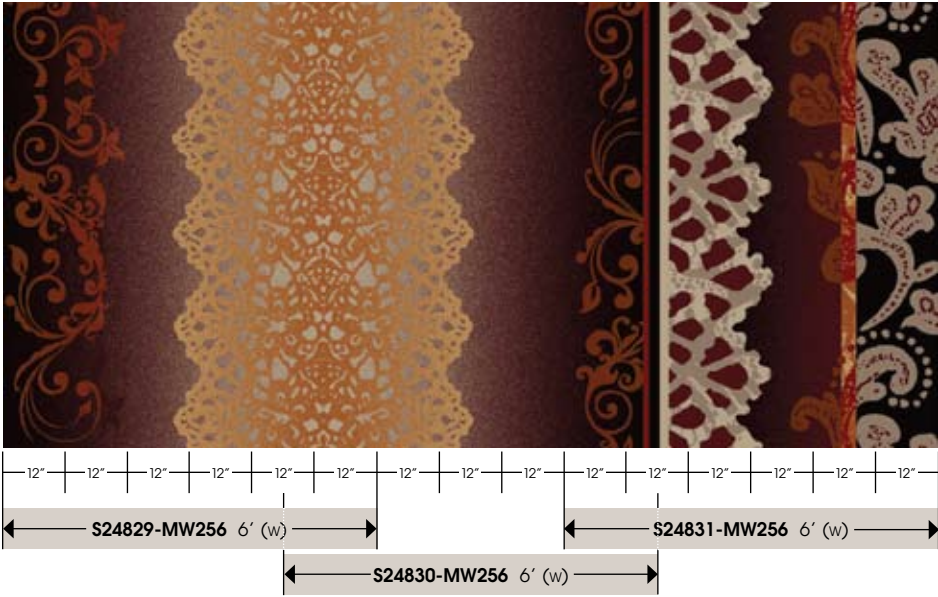

3L1

7C4

7U8

7KK12

7V13

S23142-MW256 54" (L) X 54" (w) Medallion

S23139-MW256 72" (L) X 48" (w) SM

D14079-MW256 48" (L) X 72" (w) SM

D14078-MW256 48" (L) X 48" (w) SM

D14076-MW256 36" (L) X 36" (w) SM

D14075-MW256 18" (L) X 36" (w) SM

D14077-MW256 48" (L) X 48" (w) SM

D14072-MW256 12" (L) X 12" (w) SM

D14074-MW256 18" (L) X 18" (w) SM

D14082-MW256 36" (L) X 36" (w) Border/Corner

D14081-MW256 18" (L) X 6" (w) Border/Corner

S23140-MW256 72" (L) X 24" (w) Border/Corner

S23141-MW256 is 12' (L) X 15' (w). See the pre-selected 6' corridor sections referenced here, or choose your custom width section and design your own unique look.

S24829-MW256
12' (L) X 6' (w) Corridor
Shown: 24' (L) X 6' (w)

S24830-MW256
12' (L) X 6' (w) Corridor
Shown: 24' (L) X 6' (w)

S24831-MW256
12' (L) X 6' (w) Corridor
Shown: 24' (L) X 6' (w)

S23139-MW214 72" (L) X 48" (w) SM
Colors used: 1-5D1, 2-5L8, 3-3A4, 4-5L9, 5-5H1