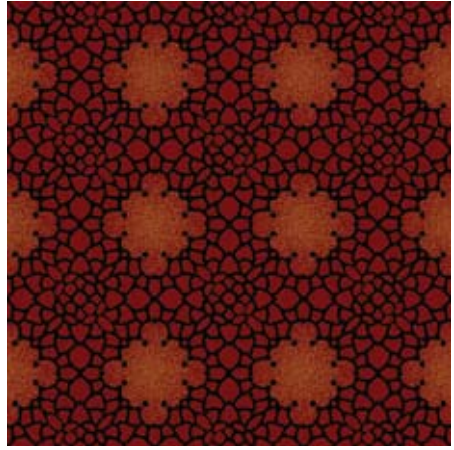

3L1

7C4

7U8

7KK12

7V13

S23142-MW256 54" (L) X 54" (w) Medallion

S23139-MW256 72" (L) X 48" (w) SM

D14079-MW256 48" (L) X 72" (w) SM

D14078-MW256 48" (L) X 48" (w) SM

D14076-MW256 36" (L) X 36" (w) SM

D14075-MW256 18" (L) X 36" (w) SM

D14077-MW256 48" (L) X 48" (w) SM

D14072-MW256 12" (L) X 12" (w) SM

D14074-MW256 18" (L) X 18" (w) SM

D14082-MW256 36" (L) X 36" (w) Border/Corner

D14081-MW256 18" (L) X 6" (w) Border/Corner

S23140-MW256 72" (L) X 24" (w) Border/Corner

S23141-MW256 is 12' (L) X 15' (w). See the pre-selected 6' corridor sections referenced here, or choose your custom width section and design your own unique look.

S24829-MW256
12' (L) X 6' (w) Corridor
Shown: 24' (L) X 6' (w)

S24830-MW256
12' (L) X 6' (w) Corridor
Shown: 24' (L) X 6' (w)

S24831-MW256
12' (L) X 6' (w) Corridor
Shown: 24' (L) X 6' (w)

S23139-MW214 72" (L) X 48" (w) SM
Colors used: 1-5D1, 2-5L8, 3-3A4, 4-5L9, 5-5H1