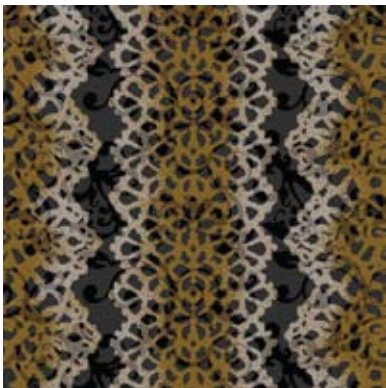

S24829-MW256
12' (L) X 6' (w) Corridor
Shown: 24' (L) X 6' (w)

S24830-MW256
12' (L) X 6' (w) Corridor
Shown: 24' (L) X 6' (w)

S24831-MW256
12' (L) X 6' (w) Corridor
Shown: 24' (L) X 6' (w)

S23139-MW214 72" (L) X 48" (w) SM
Colors used: 1-5D1, 2-5L8, 3-3A4, 4-5L9, 5-5H1

S23139-MW215 72" (L) X 48" (w) SM
Colors used: 1-3C9, 2-3E12, 3-7F19, 4-5L3, 5-3E8

D14076-MW214 36" (L) X 36" (w) SM
Colors used: 1-5D1, 2-5L8, 3-3A4, 4-5L9, 5-5H1, 6-5G1

D14076-MW215 36" (L) X 36" (w) SM
Colors used: 1-3C9, 2-3E12, 3-7F19, 4-5L3, 5-3E8, 6-7A23