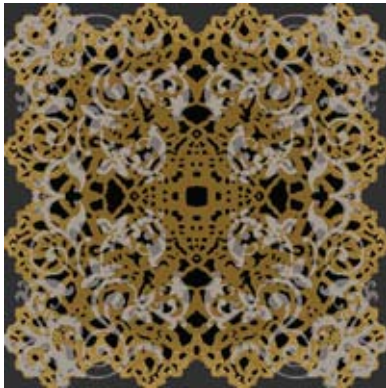

S24829-MW256
12' (L) X 6' (w) Corridor
Shown: 24' (L) X 6' (w)

S24830-MW256
12' (L) X 6' (w) Corridor
Shown: 24' (L) X 6' (w)

S24831-MW256
12' (L) X 6' (w) Corridor
Shown: 24' (L) X 6' (w)

S23139-MW214 72" (L) X 48" (w) SM
Colors used: 1-5D1, 2-5L8, 3-3A4, 4-5L9, 5-5H1

S23139-MW215 72" (L) X 48" (w) SM
Colors used: 1-3C9, 2-3E12, 3-7F19, 4-5L3, 5-3E8

D14076-MW214 36" (L) X 36" (w) SM
Colors used: 1-5D1, 2-5L8, 3-3A4, 4-5L9, 5-5H1, 6-5G1

D14076-MW215 36" (L) X 36" (w) SM
Colors used: 1-3C9, 2-3E12, 3-7F19, 4-5L3, 5-3E8, 6-7A23

D14075-MW214 18" (L) X 36" (w) SM
Colors used: 1-5D1, 2-3A4, 3-5L9, 4-7T10, 5-5H1, 6-5G1

D14075-MW215 18" (L) X 36" (w) SM
Colors used: 1-3C9, 2-3E12, 3-7F19, 4-5L3, 5-3E8, 6-7A23

MW214 PALETTE

5D1 5L8 3A4 5L9 7T10 5H1 5G1