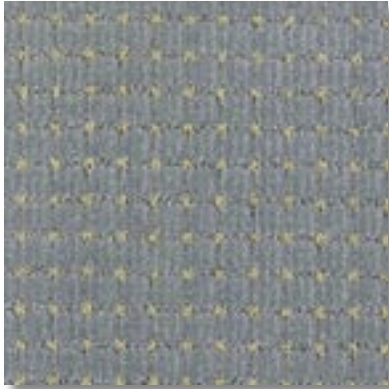

Featured Color: 342 Night Cap

CONCIERGE
Product Specifications

Style Number	MH137	Weight Density	188,096
Pile Yarn Content:	100% Solution Dyed Continuous Filament Mpack Nylon	Pattern Repeat8"w x 1.0"l
Fabric Type	Textured Patterned Cut & Loop	Dye Method.....	Solution Dyed
Gauge	1/10	Backing.....	Woven Polypropylene
Stitches Per Inch	13.0	Warranties	15 Year Wear, Static Protection, Backing Warranty/2 Year Manufacturers Defect Warranty/ 10 Year Stain Removal Limited Warranty
Average Pile Thickness196		
Certified Pile Weight	32.00		
Density	5,878		

CONCIERGE

Color Number: 132 Chateau

Color Number: 342 Night Cap

Color Number: 362 Truffle

Color Number: 525 VIP

Color Number: 575 Salon

Color Number: 655 Champagne

Color Number: 656 Wedgewood

Color Number: 822 Bellhop

Color Number: 895 Morning Paper

Color Number: 662 Veranda