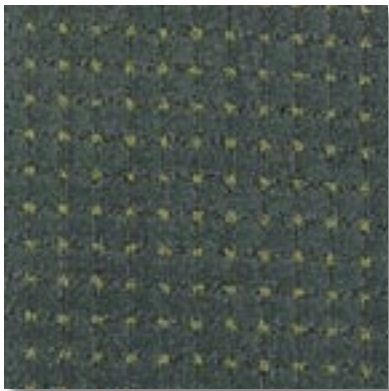

Featured Color: 342 Night Cap

CONCIERGE
Product Specifications

Style Number	MH137	Weight Density	188,096
Pile Yarn Content:	100% Solution Dyed Continuous Filament Mpack Nylon	Pattern Repeat8"w x 1.0"l
Fabric Type	Textured Patterned Cut & Loop	Dye Method.....	Solution Dyed
Gauge	1/10	Backing.....	Woven Polypropylene
Stitches Per Inch	13.0	Warranties	15 Year Wear, Static Protection, Backing Warranty/2 Year Manufacturers Defect Warranty/ 10 Year Stain Removal Limited Warranty
Average Pile Thickness196		
Certified Pile Weight	32.00		
Density	5,878		

CONCIERGE

Color Number: 132 Chateau

Color Number: 342 Night Cap

Color Number: 362 Truffle

Color Number: 525 VIP

Color Number: 575 Salon

Color Number: 655 Champagne

Color Number: 656 Wedgewood

Color Number: 822 Bellhop

Color Number: 895 Morning Paper

Color Number: 662 Veranda