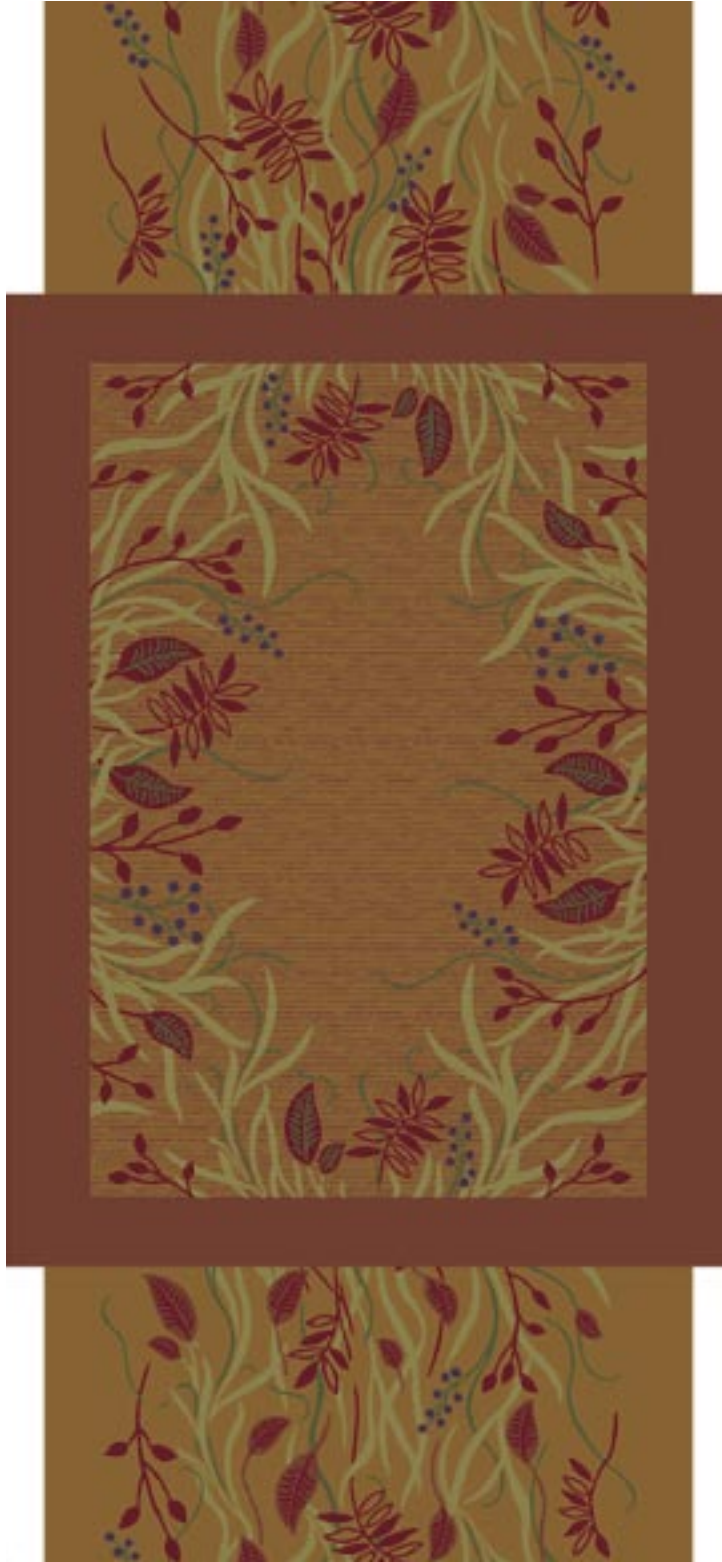

DURKAN
HOSPITALITY

405 Virgil Drive
Dalton, GA 30721
800.241.4580
706.428.8164 FAX
www.durkan.com

Intrigue CYP

A Virginia Langley Collection

*Select patterns of this collection
may also be available in
print construction.
Please contact your local
Durkan representative.*

1 2 3 4 5 6
6134 6043 6110 6158 1484 7063