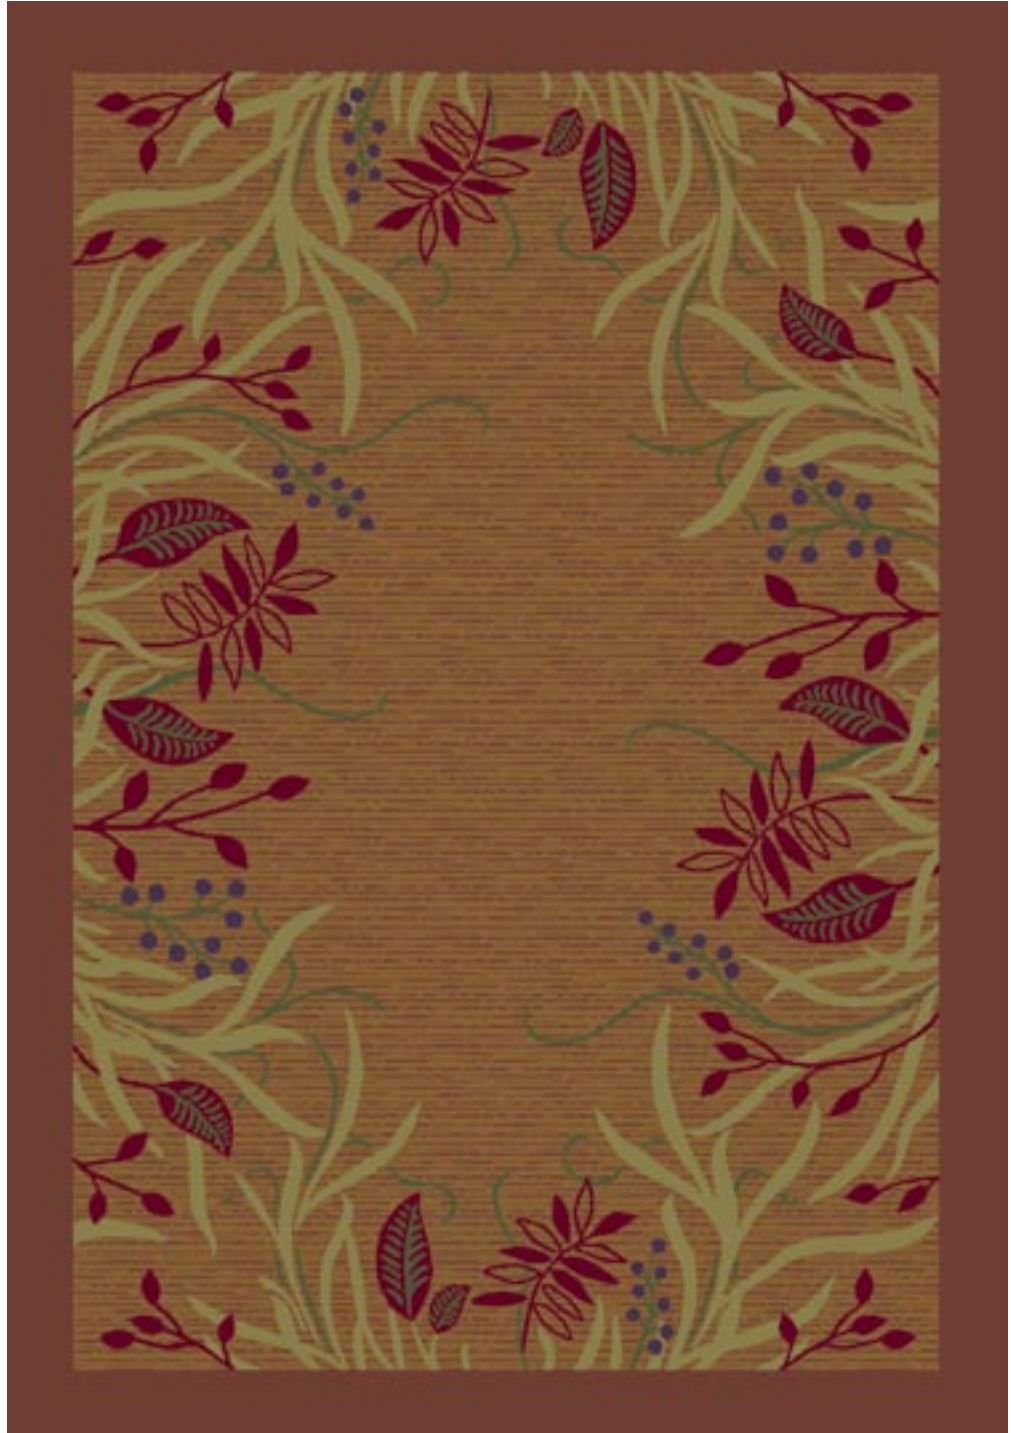

CYP COLLECTIONS

INTRIGUE

by

VIRGINIA LANGLEY

VIRGINIA
LANGLEY

Intrigue is intended to be an abstract rendition of a Tuscan garden valley, with contemporary influences which emit a transitional feel. It holds a sense of mystery and intrigue, yet flows with a serene harmony and a relaxed elegance.

Accented with its modern touches, Intrigue is a vision of botanical luxury. The dramatic centerpieces and frames compliment the delicate details within to allow for a unique balance of design and style.

1 2 3 4 5 6

UVL6857

36"(L) X 36"(w) Design Border/Corner

2 3 4 6

UVL6858

36"(L) X 18"(w) Design Border/Corner

1 2 3 4 6

UVL6859