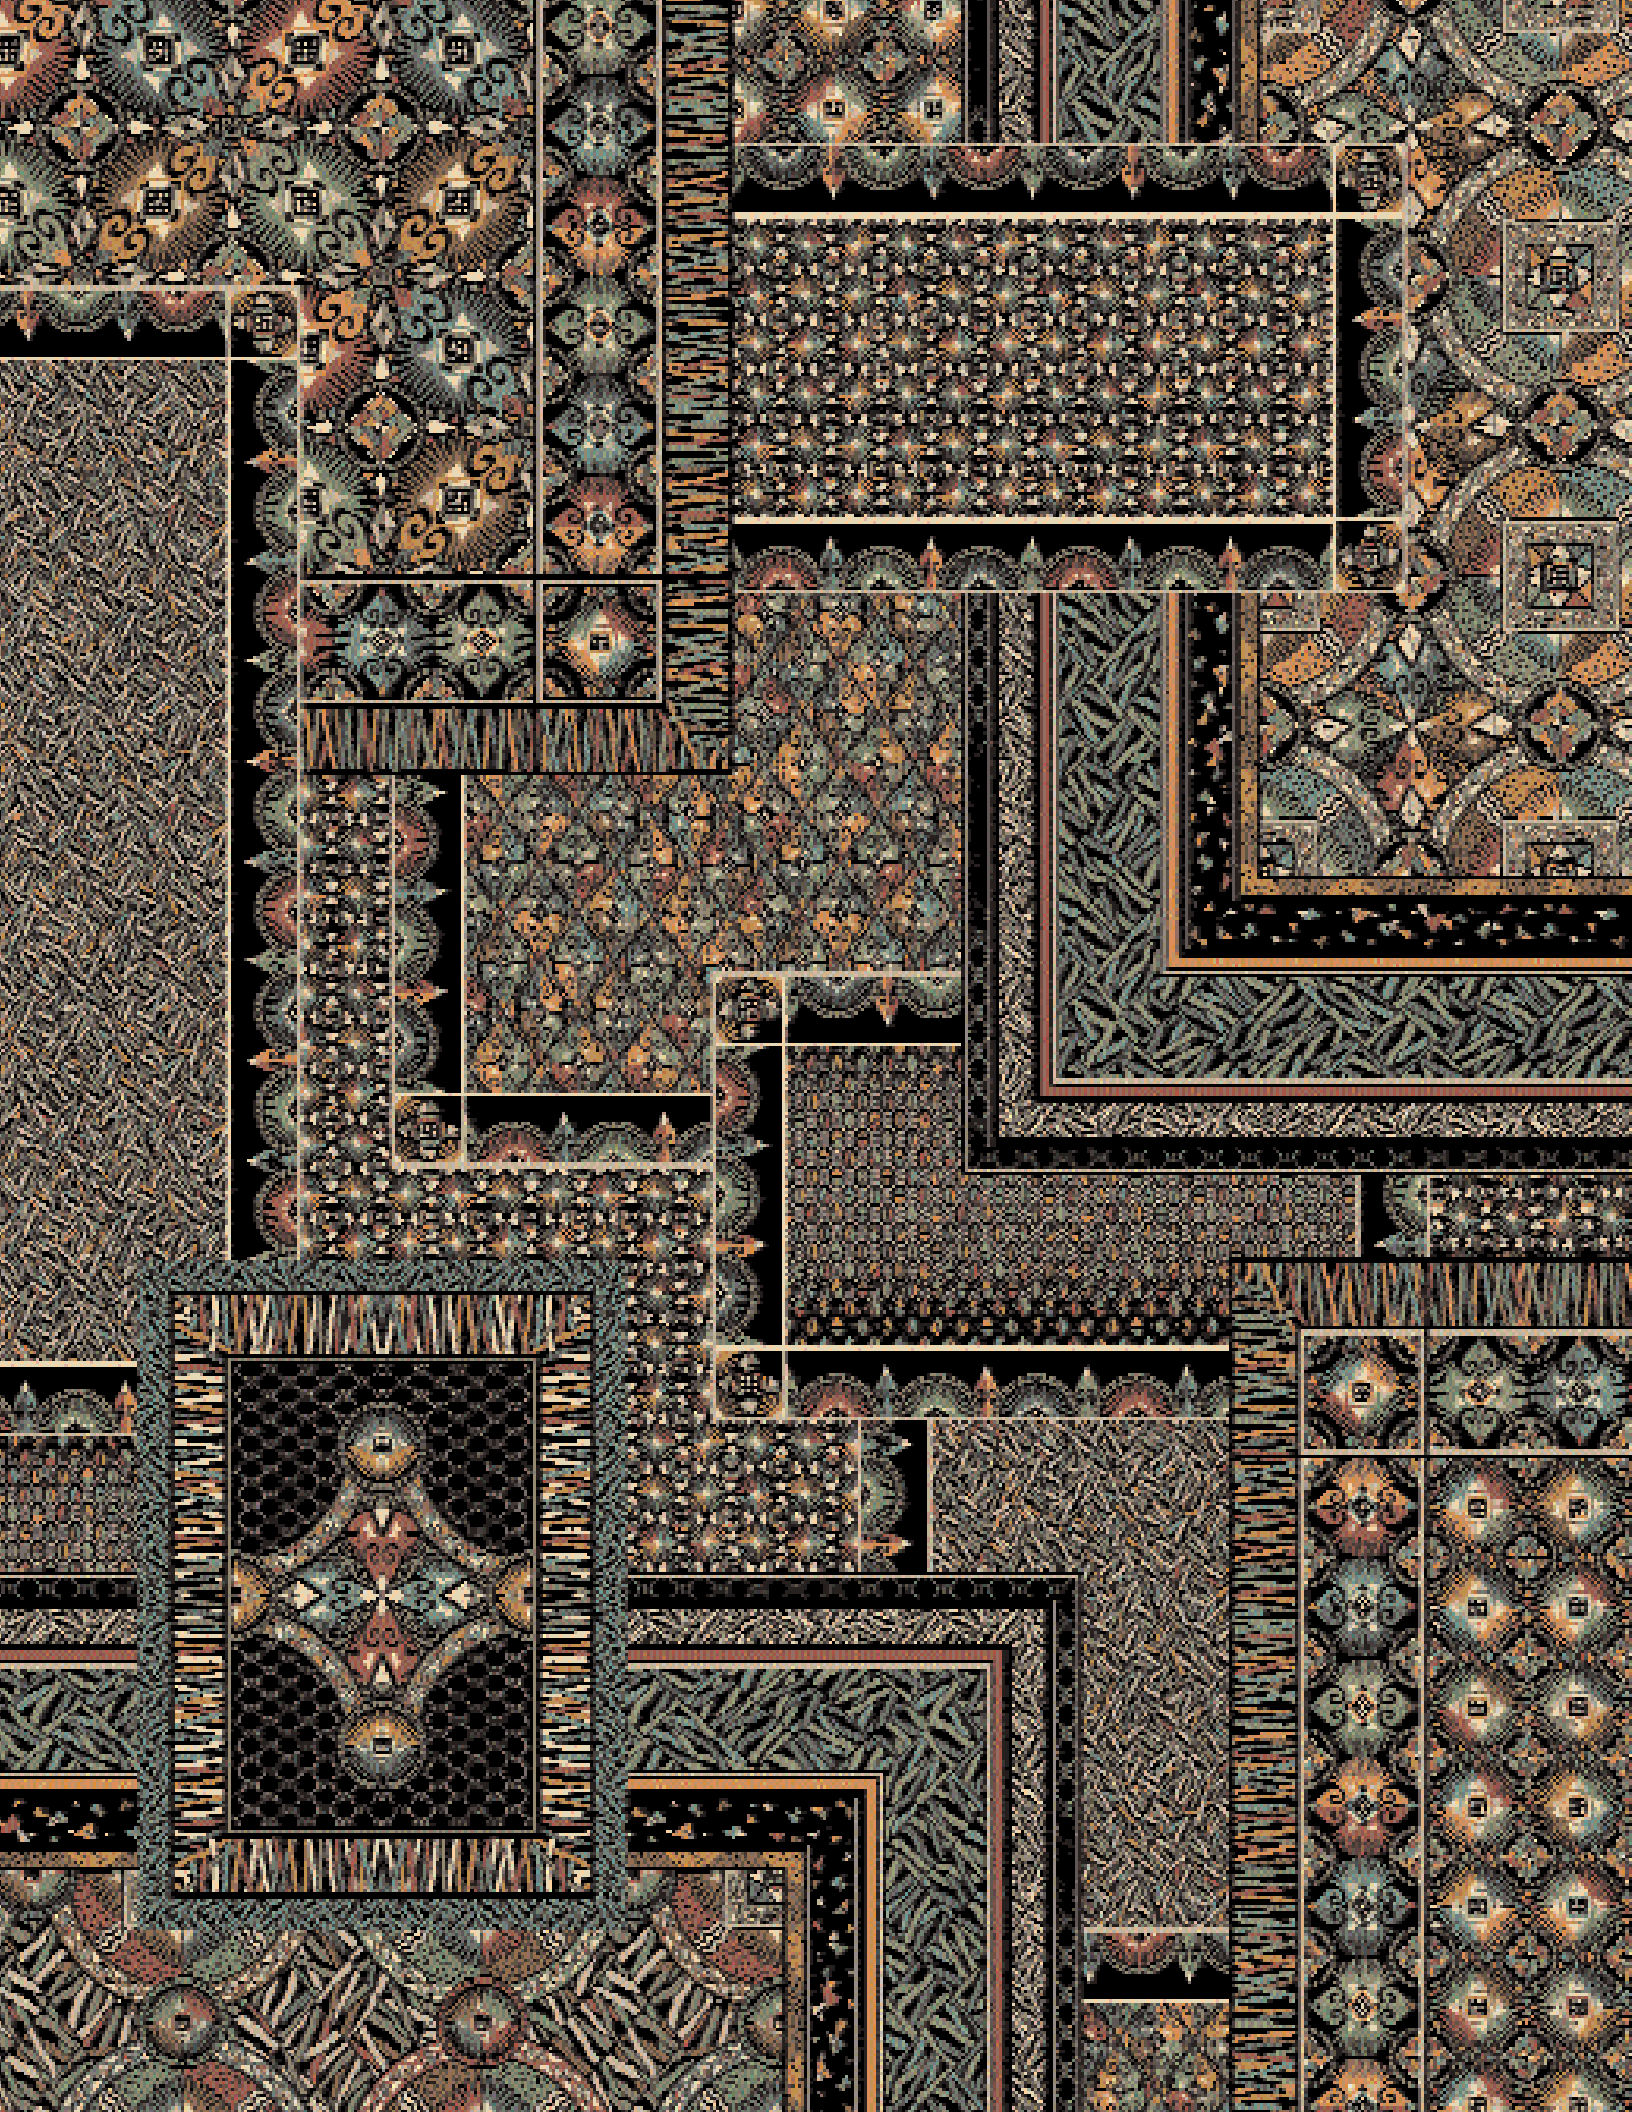

KACHINA

COORDINATED
COLLECTIONS

VISION
SPIRIT
SYMBOL
MYTH

KACHINA

COORDINATED
COLLECTIONS

LET THE SPIRIT MOVE YOU.
EMBARK ON AN INCREDIBLE
DESIGN JOURNEY WITH
KACHINA. A PRIMITIVE
VISION OF SYMBOL AND
PATTERN, TEXTURE AND
COLOR THAT REFRESHES
AND RENEWS, CELEBRATES
AND INSPIRES.

1. D3986 (1208F313P)
36"x9" Design Border
2. D3984 (0216J397P)
36"x36" SM Broadloom
3. D3979 (1208F308P)
18"x18" SM Broadloom
4. D3980 (1208F307P)
36"x36" SM Broadloom
5. S6056 (1221F009P)
6'x6' SM Broadloom
6. D3985 (1208F305P)
36"x24" Design Corner
7. D3982 (1208F310P)
36"x36" SM Broadloom
8. D3981 (1208F309P)
36"x36" SM Broadloom
9. D3983 (1208F311P)
36"x36" SM Broadloom
10. S6057 (0216J402P)
6'X15' Area Rug
11. D3978 (1208F304P)
18"x18" SM Broadloom
12. D3985 (1208F305P)
36"x24" Design Border
13. S6058 (0223J230P)
36"x36" SM Broadloom
14. D4016 (1221F007P)
36"x36" Design Border

KACHINA

C O O R D I N A T E D
C O L L E C T I O N S

KACHINA PAINTS A PORTRAIT
OF THE HUMAN SPIRIT AT ITS MOST ELEMENTAL.
IN COLORS, PATTERNS AND DESIGNS THAT

SPRING FULL-BLOWN FROM NATURE ITSELF. A FULL-DOZEN COLORS IN AN
EARTHY PALETTE OF BROWNS, COPPERS, GREENS AND TEALS. POWERFUL DESIGN
ELEMENTS THAT COORDINATE BEAUTIFULLY THROUGHOUT HOSPITALITY
INSTALLATIONS, FROM LOBBIES AND CORRIDORS TO PREFUNCTION AREAS,
LOUNGES AND BALLROOMS. PRIMITIVE, YET EVER SO SOPHISTICATED.
ALMOST SUPERNATURALLY SERENE, YET COMPLETELY DOWN TO EARTH IN
STYLE. UNIVERSAL, YET UNIQUELY INDIVIDUAL. NO ONE DOES CUSTOM
PATTERNED CARPET COORDINATES BETTER THAN DURKAN.

DURKAN
PATTERNED CARPET, INC.

P.O. Box 1006, Dalton, GA 30722
800-241-4580, FAX 706-226-0360