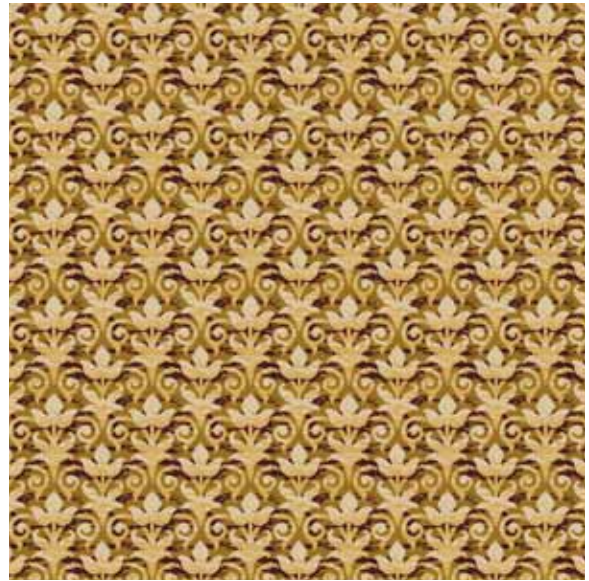

The background of the entire image is a repeating wallpaper pattern. It features a grid of diamond shapes. Each diamond contains a central circular motif with a floral or geometric design. The diamonds are set against a background of intricate, swirling vine patterns in shades of green and gold. Interspersed within these vines are clusters of small, dark red grapes. The overall color palette is rich and traditional, with deep reds, forest greens, and golden yellows.

N A P A
collection

S6318

Repeat: 72" X 72" SM

- 1 1
- 2 2
- 3 2
- 4 4
- 5 3
- 6 4
- 7 5
- 8 6
- 9 7
- 10 8
- 11 9
- 12 10

D5037

Repeat: 12" X 12" SM

D5040

Repeat: 36" X 36" SM

- 1 1
- 2 2
- 3 2
- 4 4
- 5 3
- 6 4
- 7 3
- 8 8
- 9 9
- 10 10
- 11 11
- 12 4

D5034

Repeat: 6" X 6" SM

D5035

Repeat: 18" X 18" SM

- 1 1
- 2 2
- 3 2
- 4 4
- 5 3
- 6 4
- 7 4
- 8 8
- 9 5
- 10 10
- 11 11
- 12 6

D5036

Repeat: 9" X 9" SM

Numbers to left or right of color palette correspond with pattern on same side.

D5033

Repeat: 9" X 9" SM

D5044

Repeat: 12" X 12"; 12" Bleedout

D5039CNR