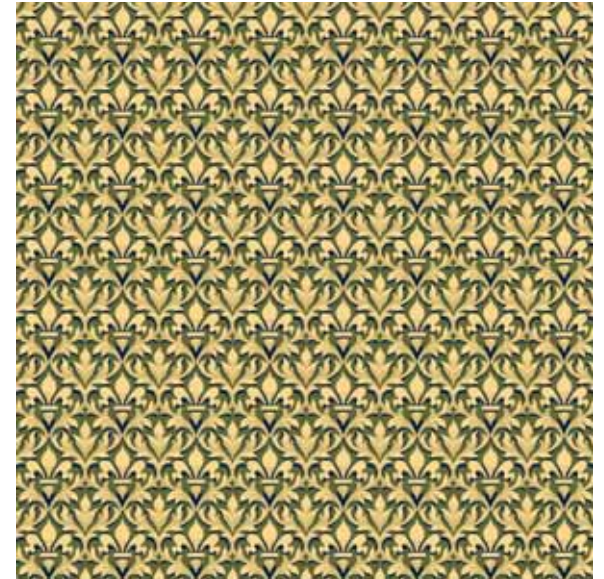

The background features a complex, repeating pattern in shades of blue, green, and gold. The pattern consists of interlocking, scalloped shapes containing intricate floral and scrollwork designs. A vertical band on the left side of the image has a different pattern, featuring a dense arrangement of green leaves and gold floral motifs on a dark blue background. A white rectangular box with a thin black border is centered horizontally and vertically, containing the text 'PAVILION collection'.

PAVILION
collection

S6238

Repeat: 72" X 72" SM

D4624

Repeat: 6" X 6" SM

D4626

Repeat: 36" X 36" SM

D4623

Repeat: 4.5" X 4.5" SM

D4625

Repeat: 18" X 18" SM

D4687

Repeat: 9" X 9" SM

Numbers to left or right of color palette correspond with pattern on the same side

S6241

Repeat: 4.5" X 4.5" SM