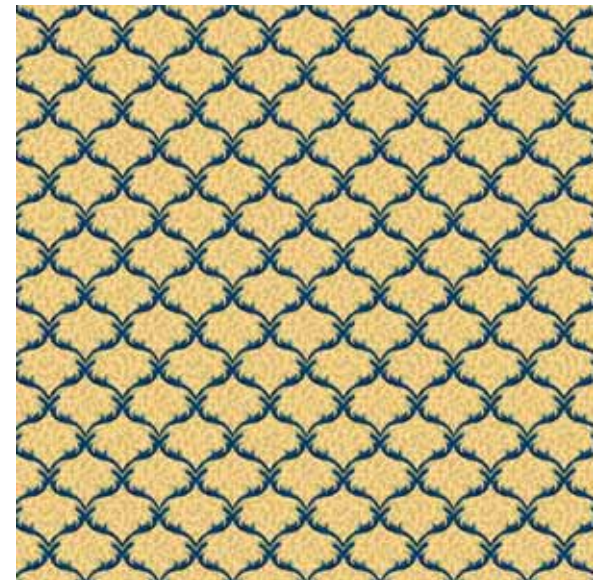

The background features a complex, repeating pattern in shades of blue, green, and gold. The pattern consists of interlocking, scalloped shapes containing intricate floral and scrollwork designs. A vertical band on the left side of the image has a different pattern, featuring a dense arrangement of green leaves and gold floral motifs on a dark blue background. A white rectangular box with a thin black border is centered horizontally and vertically, containing the text 'PAVILION collection'.

Repeat: 4.5" X 4.5" SM

D4625

Repeat: 18" X 18" SM

D4687

Repeat: 9" X 9" SM

Numbers to left or right of color palette correspond with pattern on the same side

S6241

Repeat: 4.5" X 4.5" SM