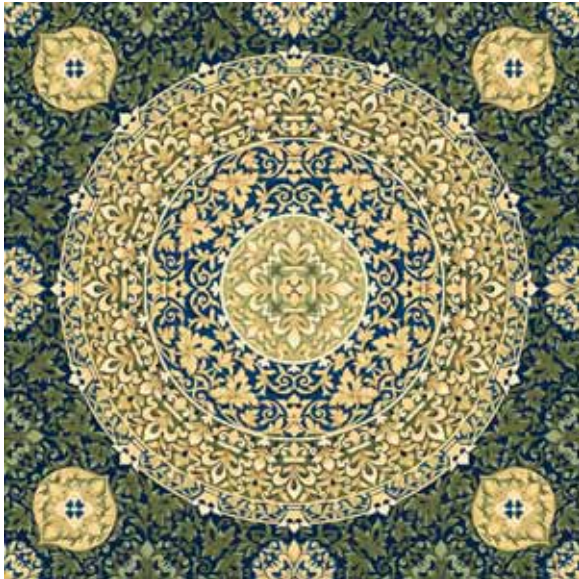

The background features a complex, repeating pattern in shades of blue, green, and gold. The pattern consists of interlocking, scalloped shapes containing intricate floral and scrollwork designs. A vertical band on the left side of the image has a different pattern, featuring a dense arrangement of green leaves and gold floral motifs on a dark blue background. A white rectangular box with a thin black border is centered horizontally and vertically, containing the text 'PAVILION collection'.

PAVILION
collection

S6238

Repeat: 72" X 72" SM

D4624

Repeat: 6" X 6" SM

D4626

Repeat: 36" X 36" SM

D4623

Repeat: 4.5" X 4.5" SM

D4625

Repeat: 18" X 18" SM

D4687

Repeat: 9" X 9" SM

Numbers to left or right of color palette correspond with pattern on the same side

S6241

Repeat: 4.5" X 4.5" SM