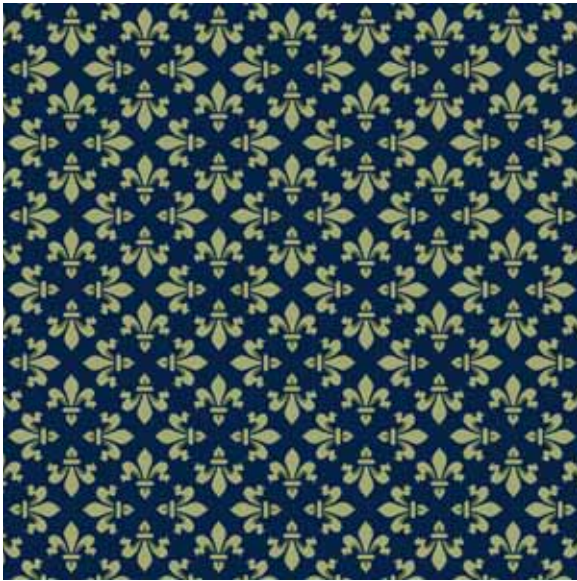

The background features a complex, repeating pattern in shades of blue, green, and gold. The pattern consists of interlocking, scalloped shapes containing intricate floral and scrollwork designs. A vertical band on the left side of the image has a different pattern, featuring a dense arrangement of green leaves and gold floral motifs on a dark blue background. A white rectangular box with a thin black border is centered horizontally and vertically, containing the text 'PAVILION collection'.

Repeat: 4.5" X 4.5" SM

D4625

Repeat: 18" X 18" SM

D4687

Repeat: 9" X 9" SM

Numbers to left or right of color palette correspond with pattern on the same side

S6241

Repeat: 4.5" X 4.5" SM