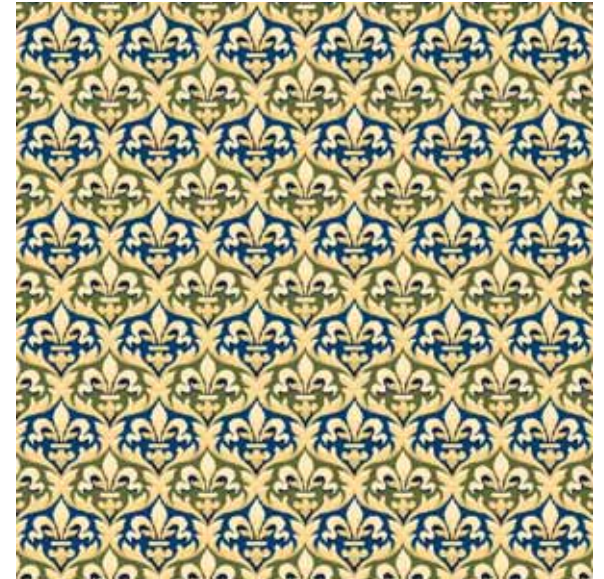

The background features a complex, repeating pattern in shades of blue, green, and gold. The pattern consists of interlocking, scalloped shapes containing intricate floral and scrollwork designs. A vertical band on the left side of the image has a different pattern, featuring a dense arrangement of green leaves and gold floral motifs on a dark blue background. A white rectangular box with a thin black border is centered horizontally and vertically, containing the text 'PAVILION collection'.

PAVILION
collection

S6238

Repeat: 72" X 72" SM

D4624

Repeat: 6" X 6" SM

D4626

Repeat: 36" X 36" SM

D4623

Repeat: 4.5" X 4.5" SM

D4625

Repeat: 18" X 18" SM

D4687

Repeat: 9" X 9" SM

Numbers to left or right of color palette correspond with pattern on the same side

S6241

Repeat: 4.5" X 4.5" SM