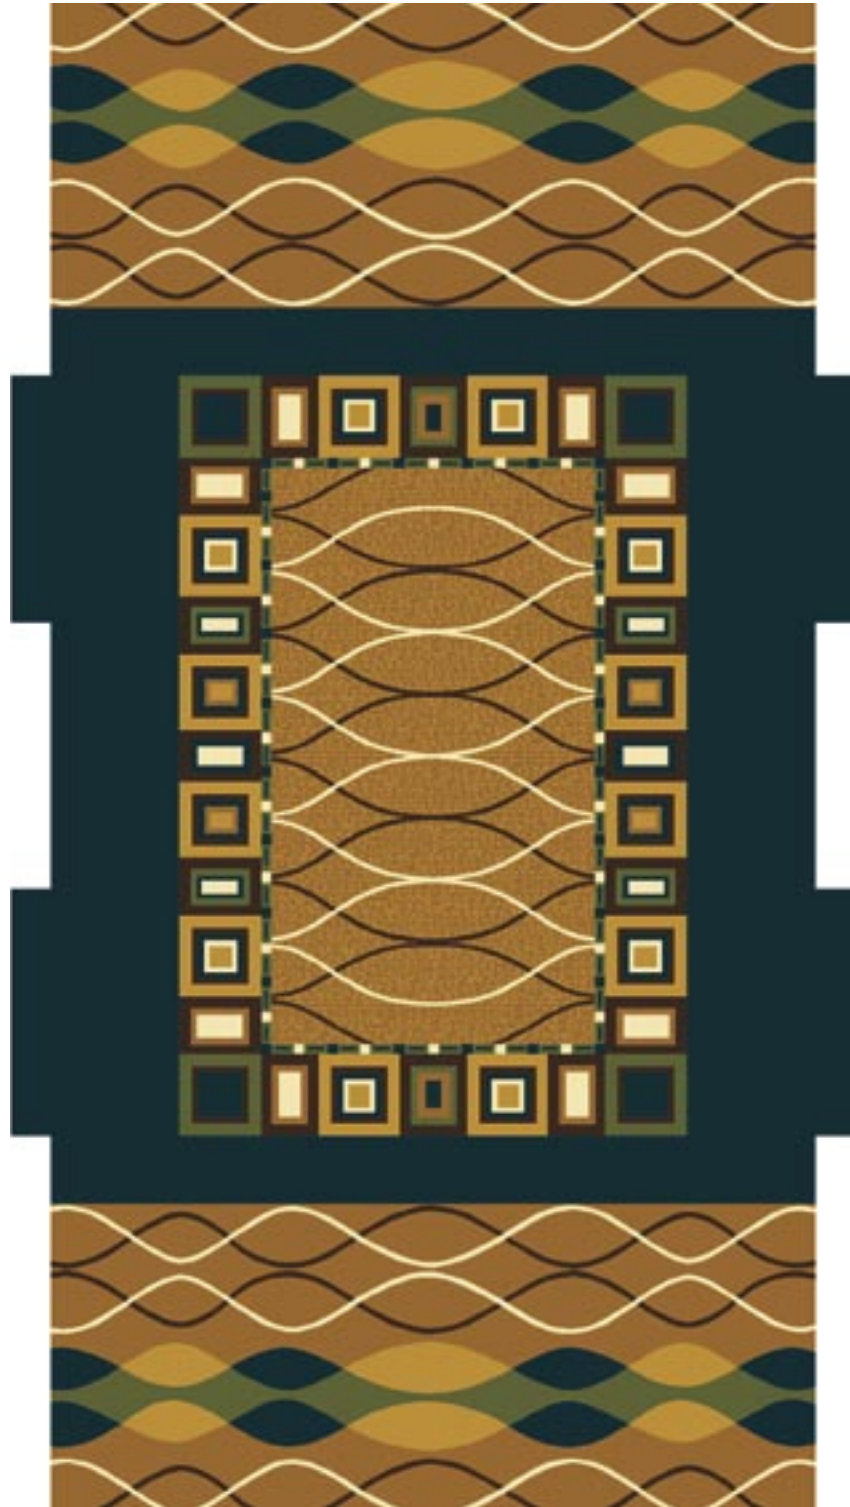

DURKAN
HOSPITALITY

405 Virgil Drive
Dalton, GA 30721
800.241.4580
706.428.8164 FAX
www.durkan.com

Rhythm CYP
A Virginia Langley Collection

Select patterns of this collection may also be available in print construction. Please contact your local Durkan representative.