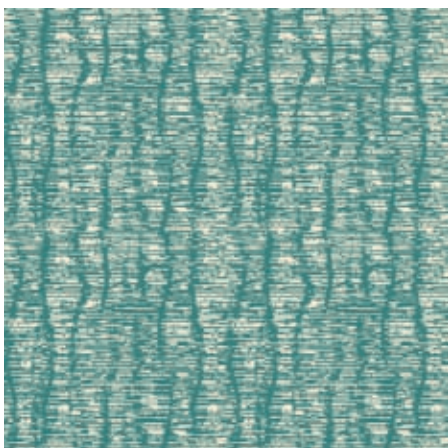

The background features a dark brown color with a pattern of overlapping circles in shades of teal, light green, and yellow. On the left side, there is a vertical strip with a repeating pattern of stylized leaves in yellow and green. The overall design is modern and artistic.

# Shan Shui

CYP

UT7998\*

9' (L) X 6' (w) Four Door Rug

\*This pattern does not use colors 4053 (Loop) and 5213 (Loop).

Cut (C)						
Loop (L)						
	6104	4053	6106	5213	6118	5003

**UT7999** 72" (L) X 72" (w) Medallion

36" (L) X 18" (w) Border/Corner

UT7928

24" (L) X 12" (w) SM

UT7997 108" (L) X 68.63" (w) Corridor  
UT7996 108" (L) X 60" (w) Corridor

UT7927

18" (L) X 18" (w) SM

UT7933 108"(L) X 57.54" (w)  
Corridor

**UT7933**