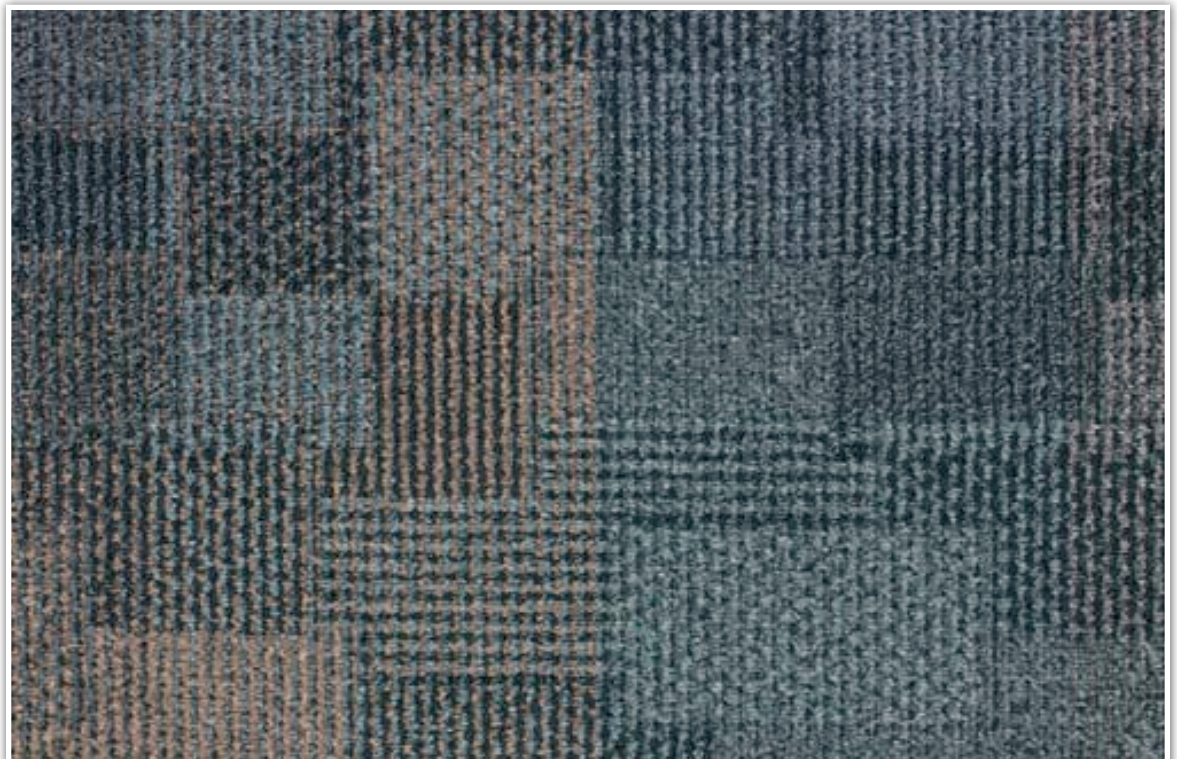

Bigelow

ONE FIRST - MT086

Colors 8978 & 8989

QUICKSHIP

Quickship Modular Service Parameters

- :: Up to 500 yards available for immediate shipment.
- :: More than 500 yards to 2500 yards -available within 10 working days.
- :: No holds/reserves on QuickShip styles.

One First Modular

8978 In Motion

8989 Happening

PRODUCT SPECIFICATIONS

Style Name	One First Modular	Backing Material	Ultra-Set RC - Fiberglass Reinforced
Style Number	MT086	Thermoplastic Composite Tile
Product type	Modular	Pattern Repeat	Not Applicable
Installation Method	Multi-Directional, Monolithic,	Size	24" x 24" (.6096 m x .6096 m)
.....	Quarter Turn	Flammability	ASTM E 648 Class 1 (Glue Down)
Construction	Tufted	Smoke Density	ASTM E 662 Less than 450
Surface Appearance	Textured Patterned Loop	Static Propensity	AATCC-134 Under 3.5 KV
Nylon Type	Colorstrand® SD Nylon	IAQ Green Label Plus	1098
Gauge	1/12 (47.00 rows per 10 cm)	CRI Rating	Severe Traffic
Pile Weight	24.0 oz. per sq. yd. (814 g/m ²)	Warranties: Lifetime Limited Modular Warranty, Lifetime Limited Colorfastness to Light, 10 Year Limited Colorfastness to Atmospheric Contaminants, 10 Year Stain Warranty, Lifetime Static	
Pile Thickness132" (3.35 mm)		
Stitches Per Inch	9.0 (35.43 per 10 cm)		
Dye Method	Solution Dyed		
Protective Treatment	Sentry Plus		
Density	6,546		
Weight Density	157,104		